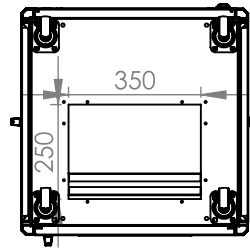

## Technical Drawing

Top View

Bottom View

Front Door  
Opening Angle

Top Inside View

Front View

Side View

Rear View

Dimensions in  
Width & Height

Note: Castors shown fitted for illustration only.

## Part Number

Item Code	Manufacturer Code	Product Description	Height	Width	Depth
824246	LN-FS42U6060-BL-121	19" Free Standing Cabinet	42U	600mm	600mm