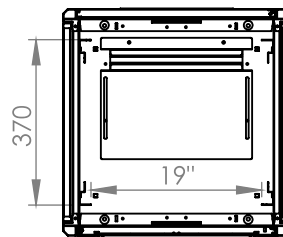

## Technical Drawing

Top View

Bottom View

Front Door  
Opening Angle

Top Inside View

Front View

Side View

Rear View

Dimensions in  
Width & Height

Note: Castors shown fitted for illustration only.

## Part Number

Item Code	Manufacturer Code	Product Description	Height	Width	Depth
824246	LN-FS42U6060-BL-121	19" Free Standing Cabinet	42U	600mm	600mm