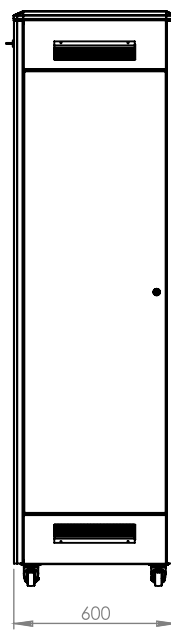

## Technical Drawing

Top View

Bottom View

Front Door  
Opening Angle

Top Inside View

Front View

Side View

Rear View

Dimensions in  
Width & Height

Note: Castors shown fitted for illustration only.

## Part Number

Item Code	Manufacturer Code	Product Description	Height	Width	Depth
824246	LN-FS42U6060-BL-121	19" Free Standing Cabinet	42U	600mm	600mm

# DYNAMIC DATA CABINET

Technical Drawing