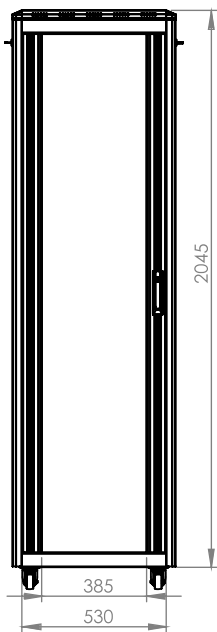

## Technical Drawing

Top View

Bottom View

Front Door  
Opening Angle

Top Inside View

Front View

Side View

Rear View

Dimensions in  
Width & Height

Note: Castors shown fitted for illustration only.

## Part Number

Item Code	Manufacturer Code	Product Description	Height	Width	Depth
824246	LN-FS42U6060-BL-121	19" Free Standing Cabinet	42U	600mm	600mm

# DYNAMIC DATA CABINET

Technical Drawing