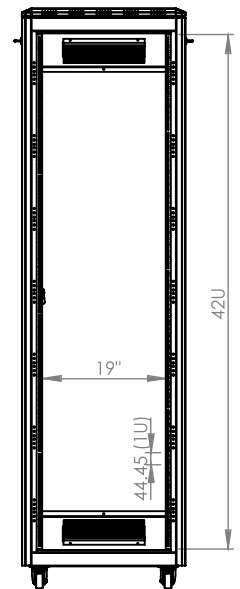

## Technical Drawing

Top View

Bottom View

Front Door  
Opening Angle

Top Inside View

Front View

Side View

Rear View

Dimensions in  
Width & Height

Note: Castors shown fitted for illustration only.

## Part Number

Item Code	Manufacturer Code	Product Description	Height	Width	Depth
824246	LN-FS42U6060-BL-121	19" Free Standing Cabinet	42U	600mm	600mm

# DYNAMIC DATA CABINET

Technical Drawing