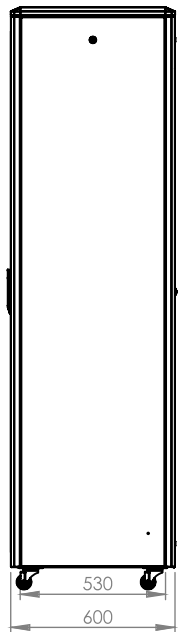

## Technical Drawing

Top View

Bottom View

Front Door  
Opening Angle

Top Inside View

Front View

Side View

Rear View

Dimensions in  
Width & Height

Note: Castors shown fitted for illustration only.

## Part Number

Item Code	Manufacturer Code	Product Description	Height	Width	Depth
824246	LN-FS42U6060-BL-121	19" Free Standing Cabinet	42U	600mm	600mm

# DYNAMIC DATA CABINET

Technical Drawing