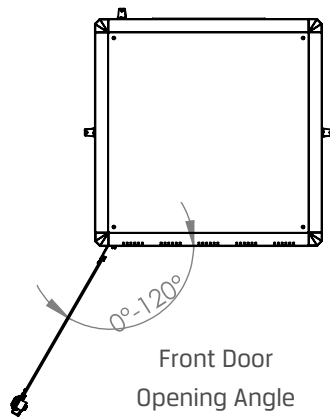

## Technical Drawing

Top View

Bottom View

Front Door  
Opening Angle

Top Inside View

Front View

Side View

Rear View

Dimensions in  
Width & Height

Note: Castors shown fitted for illustration only.

## Part Number

Item Code	Manufacturer Code	Product Description	Height	Width	Depth
824246	LN-FS42U6060-BL-121	19" Free Standing Cabinet	42U	600mm	600mm