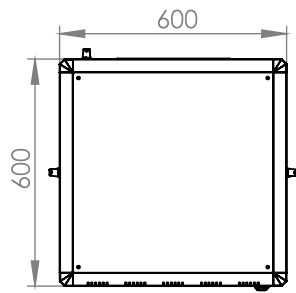

## Technical Drawing

Top View

Bottom View

Front Door  
Opening Angle

Top Inside View

Front View

Side View

Rear View

Dimensions in  
Width & Height

Note: Castors shown fitted for illustration only.

## Part Number

Item Code	Manufacturer Code	Product Description	Height	Width	Depth
824246	LN-FS42U6060-BL-121	19" Free Standing Cabinet	42U	600mm	600mm